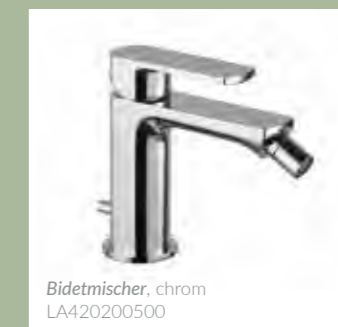

ARMATUREN · LARIMAR GARDA

Wandstangen-Set, chrom
LA470300500

Brause-Set, chrom
LA470400500

Wandanschlussbogen softedge, chrom
LA470611500

Brausehalter softedge, chrom
LA470601500

Brausehalter rund, chrom
LA470600500